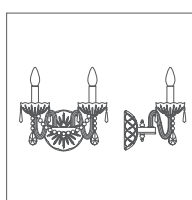

art. S014/AP2

Parete - Materiali: cristallo, metallo
Finitura: trasparente, oro - Lampadine: 2x28w - E14

Wall - Materials: crystal, metal
Finish: transparent, gold - Bulbs: 2x28w - E14

MADE WITH SWAROVSKI® ELEMENTS

art. S014/21

Sospensione - Materiali: cristallo, metallo
Finitura: trasparente, oro - Lampadine: 21x28w - E14

Hanging - Materials: crystal, metal
Finish: transparent, gold - Bulbs: 21x28w - E14

MADE WITH SWAROVSKI® ELEMENTS