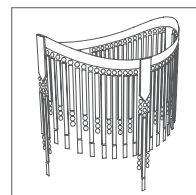

art. 1016/86

Sospensione - Materiali: vetro, metallo
Finitura: trasparente, nichel - Lampadine: 8x28w - E14 / 1x42w - E27

Hanging - Materials: glass, metal
Finish: transparent, nickel - Bulbs: 8x28w - E14 / 1x42w - E27

MADE WITH SWAROVSKI® ELEMENTS