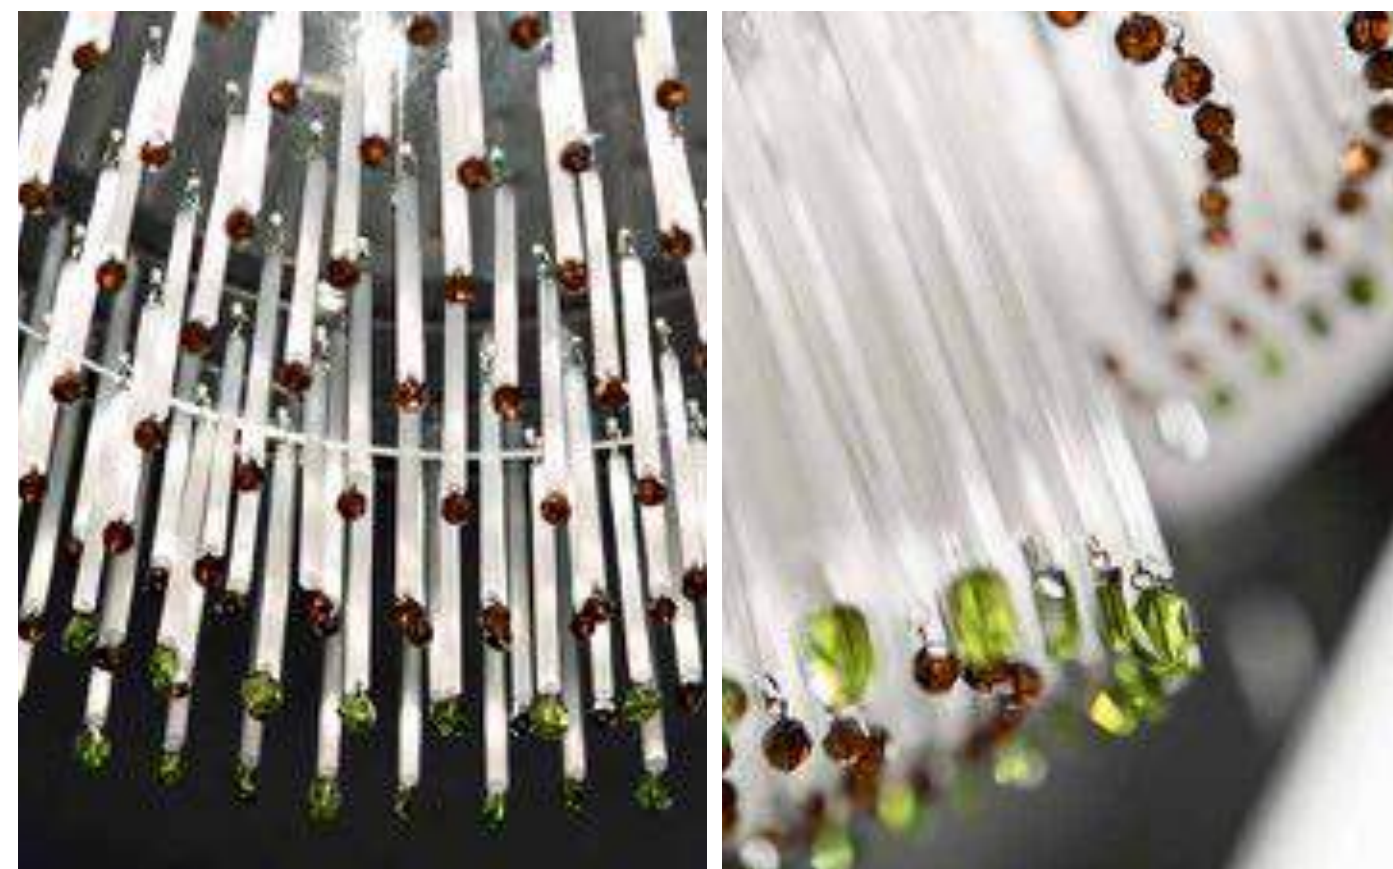

art. 713/60

Soffitto - Materiali: vetro, metallo
Finitura: satinato, cromo - Lampadine: 5x33w - G9

Ceiling - Materials: glass, metal
Finish: satin, chrome - Bulbs: 5x33w - G9

MADE WITH SWAROVSKI® ELEMENTS