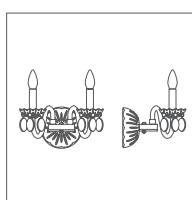

art. 265/AP2

Parete - Materiali: cristallo, metallo
Finitura: trasparente, cromo - Lampadine: 2x28w - E14

Wall - Materials: crystal, metal
Finish: transparent, chrome - Bulbs: 2x28w - E14

MADE WITH SWAROVSKI® ELEMENTS

art. 280/12

Sospensione - Materiali: cristallo, metallo
Finitura: trasparente, cromo - Lampadine: 12x28w - E14

Hanging - Materials: crystal, metal
Finish: transparent, chrome - Bulbs: 12x28w - E14

MADE WITH SWAROVSKI® ELEMENTS