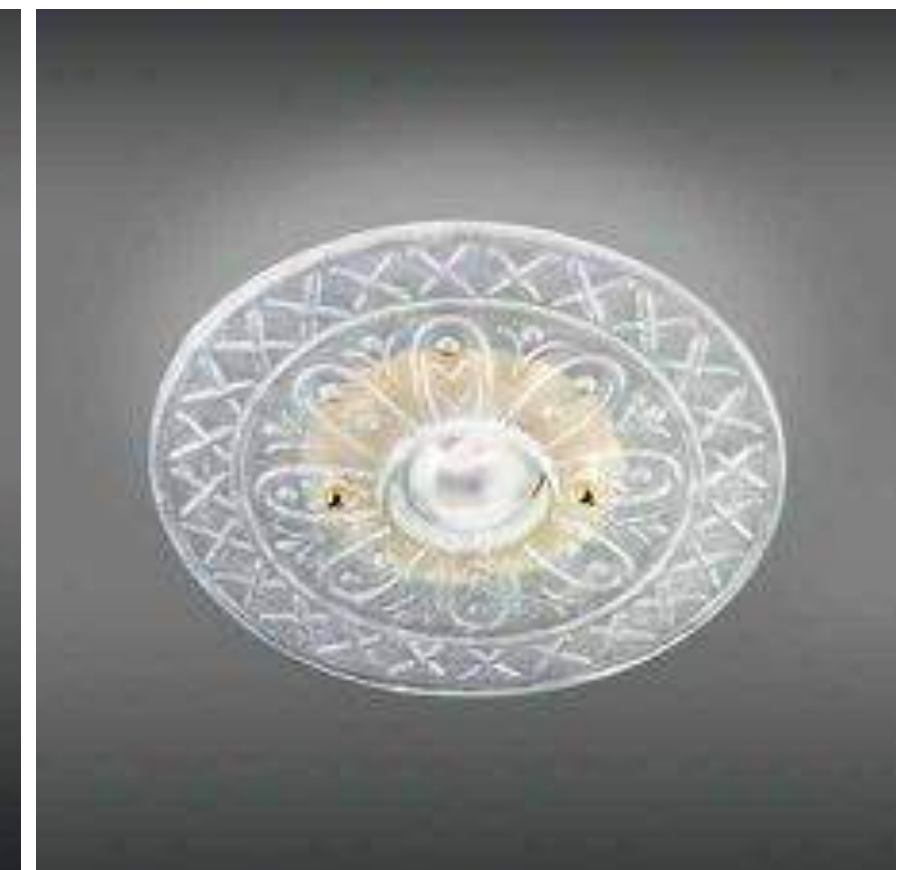

art. 3001/FI

Incasso - Materiali: vetro, metallo
Finitura: trasparente, oro - Lampadine: 1x40w - R50 E14
*Spot - Materials: glass, metal
Finish: transparent, gold - Bulbs: 1x40w - R50 E14*

art. 3003/22

Incasso/Soffitto - Materiali: vetro, metallo
Finitura: satinato, oro - Lampadine: 1x40w - R50 E14
*Spot/Ceiling - Materials: glass, metal
Finish: satin, gold - Bulbs: 1x40w - R50 E14*