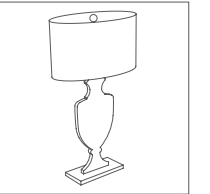

art. 353/LP

Tavolo - Materiali: cristallo, metallo, tessuto
Finitura: trasparente, nichel - Lampadine: 1x42w - E27

*Table - Materials: crystal, metal, fabric
Finish: transparent, nickel - Bulbs: 1x42w - E27*

MADE WITH SWAROVSKI® ELEMENTS

art. 353/LG

Tavolo - Materiali: cristallo, metallo, tessuto
Finitura: trasparente, nichel - Lampadine: 1x70w - E27

*Table - Materials: crystal, metal, fabric
Finish: transparent, nickel - Bulbs: 1x70w - E27*

MADE WITH SWAROVSKI® ELEMENTS

art. 8010/LG

Tavolo - Materiali: cristallo, metallo, tessuto
Finitura: trasparente, nichel - Lampadine: 1x70w - E27

*Table - Materials: crystal, metal, fabric
Finish: transparent, nickel - Bulbs: 1x70w - E27*