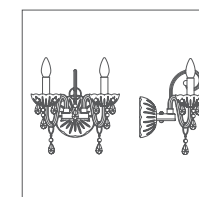

art. 238/12+6

Sospensione - Materiali: cristallo, metallo
Finitura: ambra, oro - Lampadine: 18x28w - E14

Hanging - Materials: crystal, metal
Finish: amber, gold - Bulbs: 18x28w - E14

MADE WITH SWAROVSKI® ELEMENTS

art. 262/AP2

Parete - Materiali: cristallo, metallo
Finitura: ambra, oro / trasparente, cromo - Lampadine: 2x28w - E14

Wall - Materials: crystal, metal
Finish: amber, gold / transparent, chrome - Bulbs: 2x28w - E14

MADE WITH SWAROVSKI® ELEMENTS

art. 262/4+4

Sospensione - Materiali: cristallo, metallo
Finitura: ambra, oro - Lampadine: 8x28w - E14

Hanging - Materials: crystal, metal
Finish: amber, gold - Bulbs: 8x28w - E14

MADE WITH SWAROVSKI® ELEMENTS