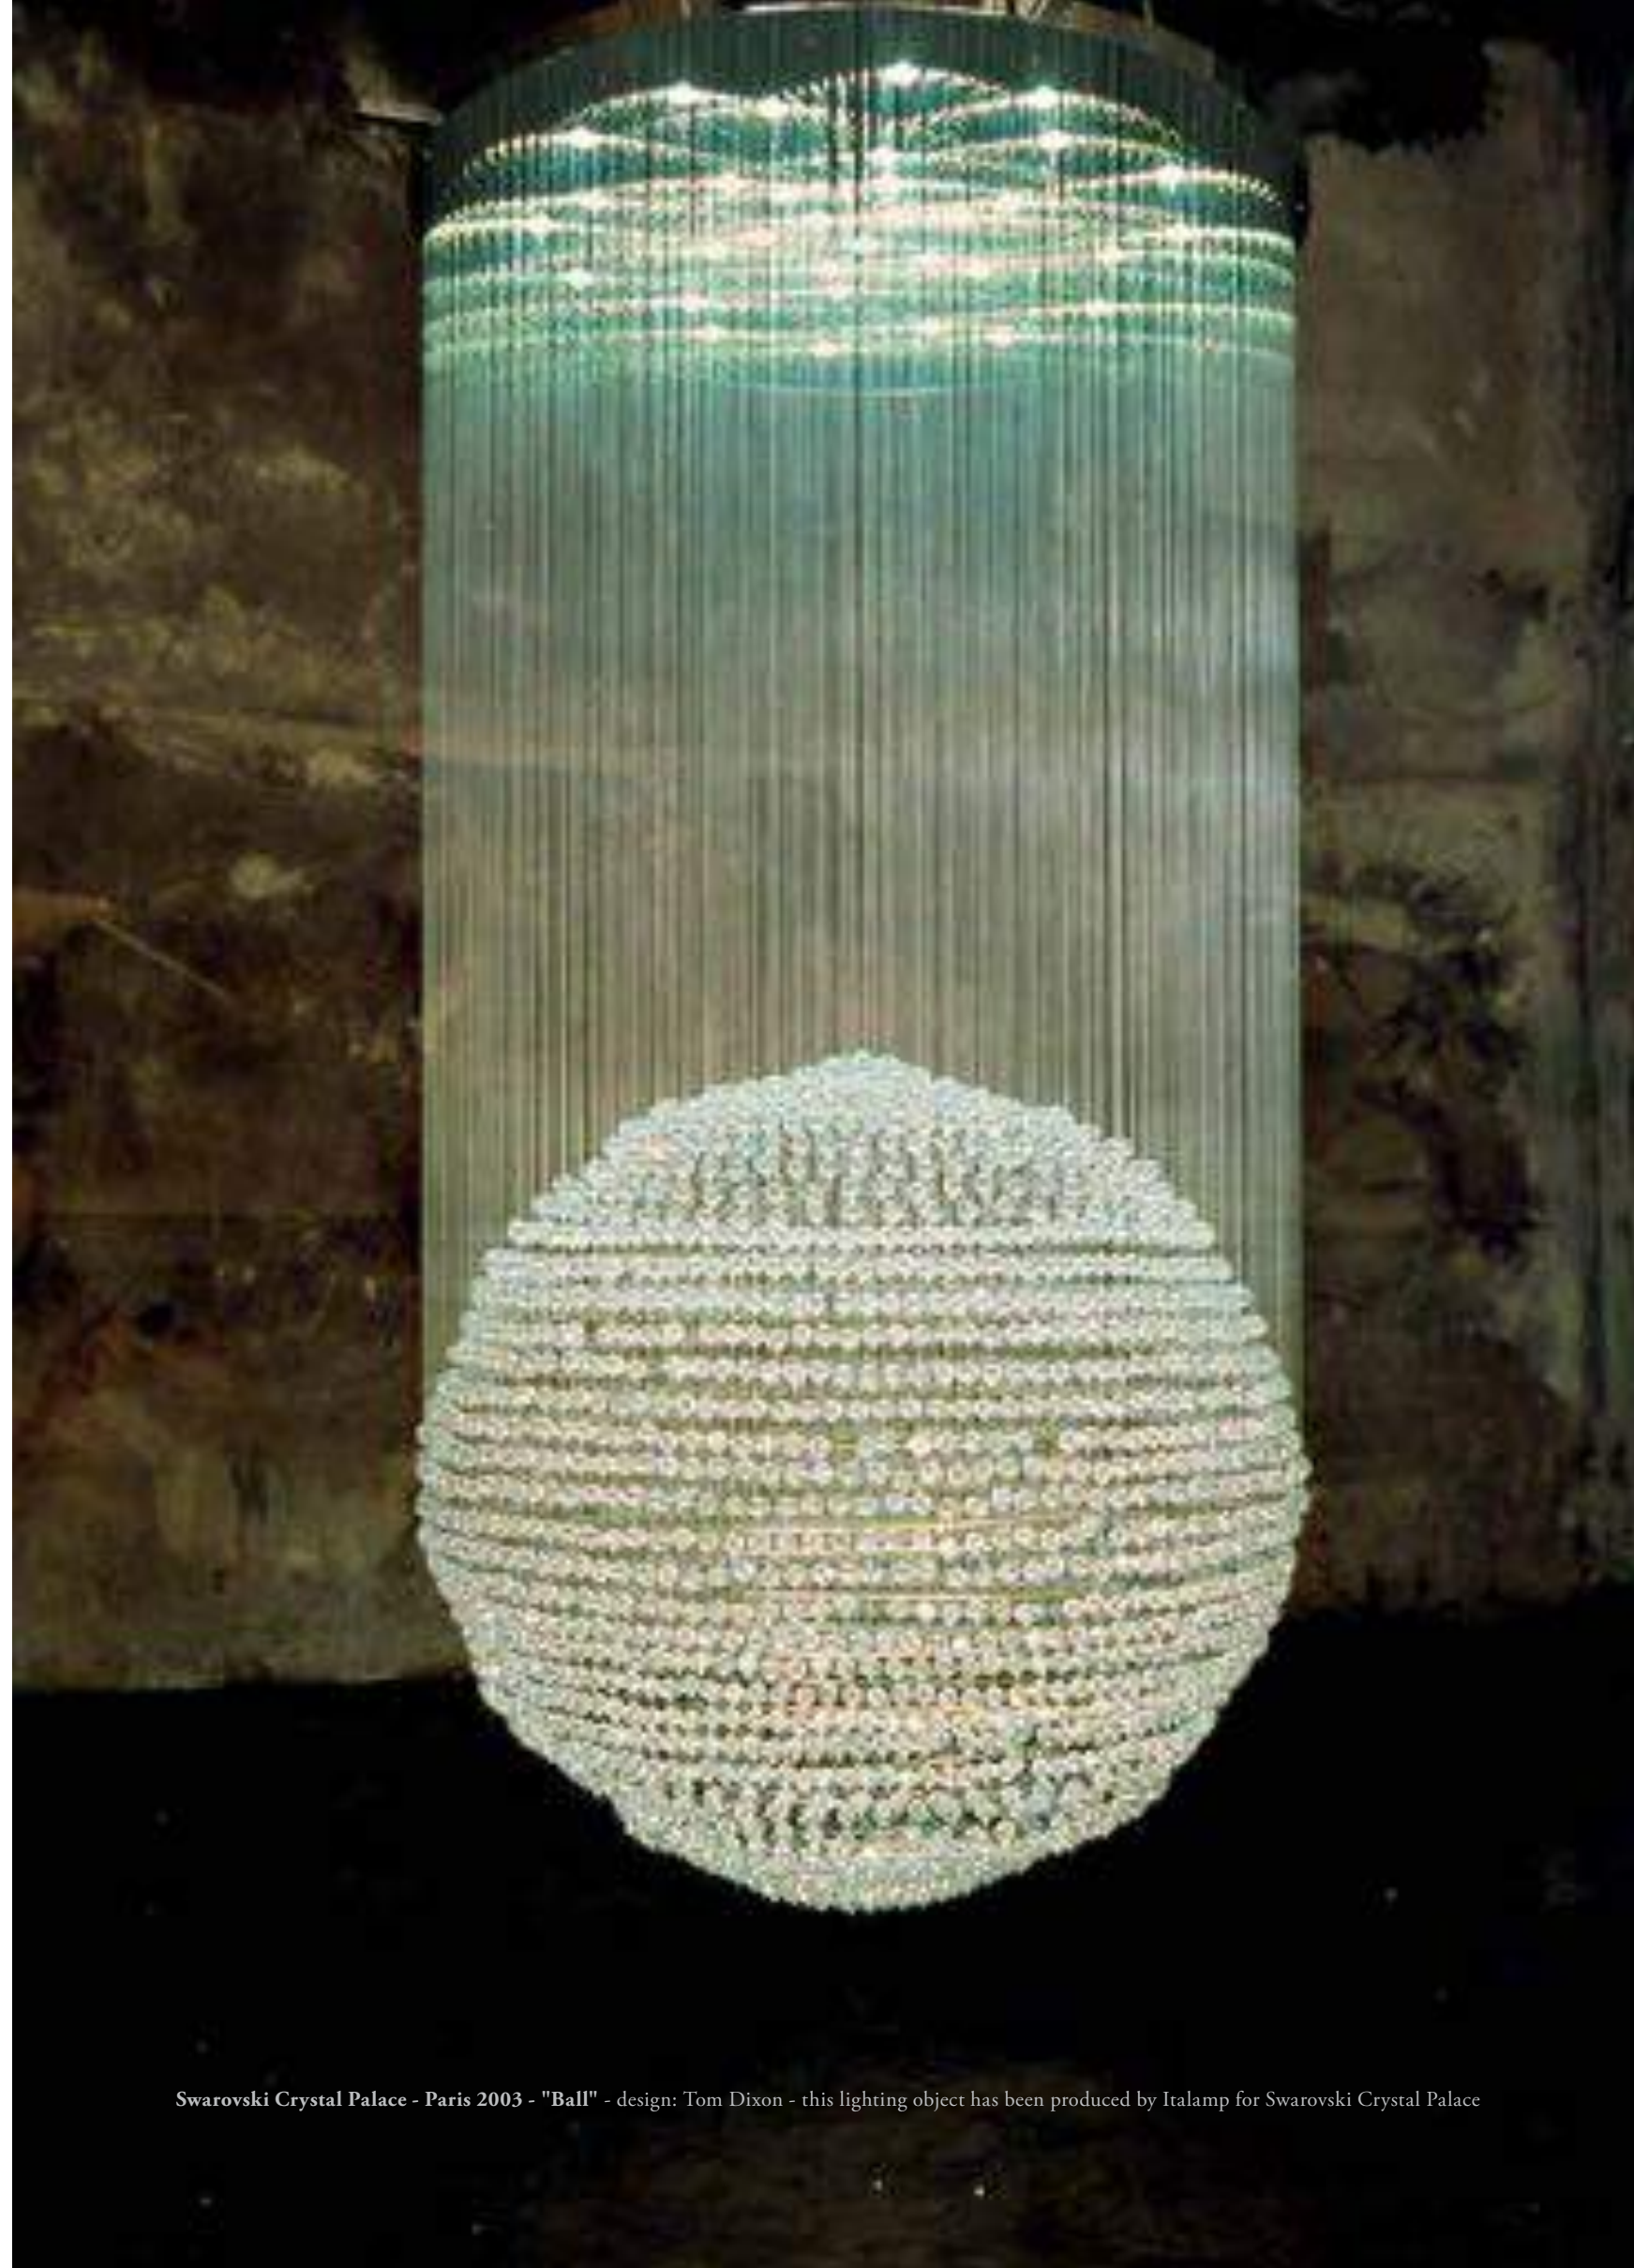

UNI EN ISO 9001/2008 steadily certifies the high quality and the great reliability of all Italamp production processes.

Italamp is a registered trademark. All our items are registered and covered by patent.

This catalogue is copyrighted and protected by the italian law (22/4/1941 n°633 and 14/12/1942 n°1485).

Any reproduction of this catalogue is strictly forbidden.

**PRODUCED BY
ITALAMP s.r.l.
ALL RIGHTS RESERVED**

No part of this publication may be reproduced or transmitted in any form or by any means, electronic or mechanical, including photocopying, recording or any information storage and retrieval system, without permission in writing from publisher.

ART DIRECTION: Bestetti Associati in collaborazione con Roberta Vitadello e Stefano Traverso
PROJECT DIRECTOR: Roberta Vitadello
GRAPHIC PROJECT: Silvia Taborelli
PHOTOGRAPHERS: Quasar, Siniša Gulic
PRINTED: Grafiche SIZ

Si ringraziano:
Swarovski Milano
Cristalleria Nuova CEV
Vetreria Soiva
Vetreria Resanese

Si ringrazia Monica Graffeo per l'ideazione, la ricerca e lo sviluppo di prodotti della collezione "Evergreen"

ITALAMP s.r.l.
Via Fermi, 8 - 35010 Cadoneghe (Padova) - Italy
Tel: +39 049 8870442 - Fax: +39 049 8870418
info@italamp.com - italamp.com - touch-design.it

Swarovski Crystal Palace - Paris 2003 - "Ball" - design: Tom Dixon - this lighting object has been produced by Italamp for Swarovski Crystal Palace