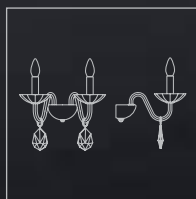

Sospensione - Materiali: cristallo, metallo
Finitura: trasparente, oro - Lampadine: 16x28w - E14
Hanging - Materials: crystal, metal
Finish: transparent, gold - Bulbs: 16x28w - E14

art. 387/AP2

Parete - Materiali: cristallo, metallo
Finitura: trasparente, oro - Lampadine: 2x28w - E14
Wall - Materials: crystal, metal
Finish: transparent, gold - Bulbs: 2x28w - E14