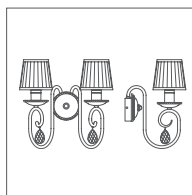

Parete - Materiali: metallo
Finitura: cromo - Lampadine: 1x40w - E14

Wall - Materials: metal
Finish: chrome - Bulbs: 1x40w - E14

MADE WITH SWAROVSKI* ELEMENTS

Adj. art. 741/AP2

Parete - Materiali: cristallo, metallo, tessuto
Finitura: trasparente, cromo - Lampadine: 2x28w - E14

Wall - Materials: crystal, metal, fabric
Finish: transparent, chrome - Bulbs: 2x28w - E14

MADE WITH SWAROVSKI* ELEMENTS

Adj. art. 741/6