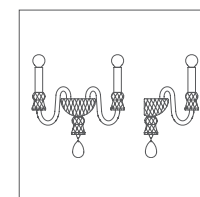

art. 286/AP2

Parete - Materiali: cristallo, metallo
Finitura: bianco, nichel - Lampadine: 2x28w - E14

Wall - Materials: crystal, metal
Finish: white, nickel - Bulbs: 2x28w - E14

MADE WITH SWAROVSKI® ELEMENTS

art. 286/8

Sospensione - Materiali: cristallo, metallo
Finitura: bianco, nichel - Lampadine: 8x28w - E14

Hanging - Materials: crystal, metal
Finish: white, nickel - Bulbs: 8x28w - E14

MADE WITH SWAROVSKI® ELEMENTS