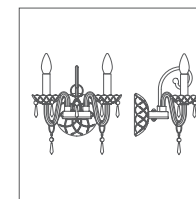

Sospensione - Materiali: cristallo, metallo
Finitura: trasparente, oro - Lampadine: 16x28w - E14
Hanging - Materials: crystal, metal
Finish: transparent, gold - Bulbs: 16x28w - E14

Parete - Materiali: cristallo, metallo
Finitura: trasparente, oro - Lampadine: 2x28w - E14
Wall - Materials: crystal, metal
Finish: transparent, gold - Bulbs: 2x28w - E14

art. 176/AP2