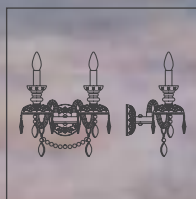

Sospensione - Materiali: cristallo, metallo
Finitura: trasparente, cromo - Lampadine: 5x28w - E14
Hanging - Materials: crystal, metal
Finish: transparent, chrome - Bulbs: 5x28w - E14

MADE WITH SWAROVSKI® ELEMENTS

Parete - Materiali: cristallo, metallo
Finitura: trasparente, cromo - Lampadine: 2x28w - E14
Wall - Materials: crystal, metal
Finish: transparent, chrome - Bulbs: 2x28w - E14

MADE WITH SWAROVSKI® ELEMENTS

art. 236/AP2