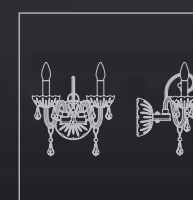

art. 280/AP2

Parete - Materiali: cristallo, metallo
Finitura: trasparente, cromo - Lampadine: 2x28w - E14

Wall - Materials: crystal, metal
Finish: transparent, chrome - Bulbs: 2x28w - E14

MADE WITH SWAROVSKI® ELEMENTS

art. 280/12

Sospensione - Materiali: cristallo, metallo
Finitura: trasparente, cromo - Lampadine: 12x28w - E14

Hanging - Materials: crystal, metal
Finish: transparent, chrome - Bulbs: 12x28w - E14

MADE WITH SWAROVSKI® ELEMENTS