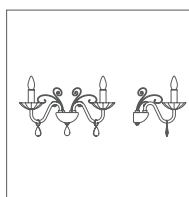

art. 347/AP2

Parete - Materiali: cristallo, vetro, metallo
Finitura: trasparente/rosso, cromo - Lampadine: 2x28w - E14
Wall - Materials: crystal, glass, metal
Finish: transparent/red, chrome - Bulbs: 2x28w - E14