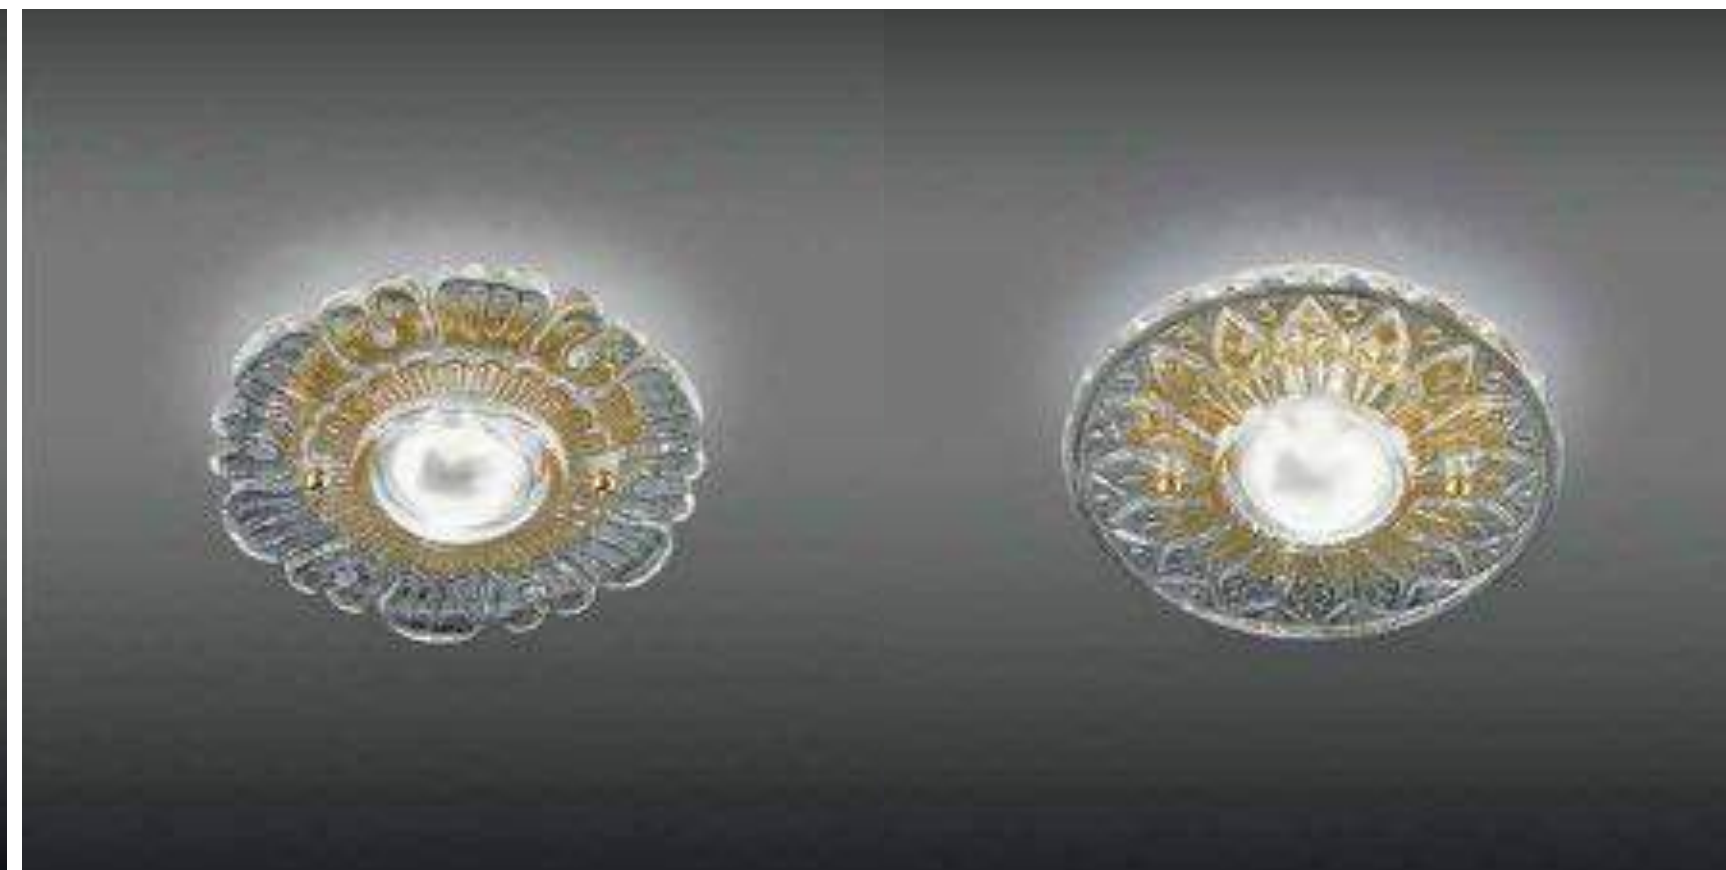

art. 3001/FI

Incasso - Materiali: vetro, metallo
Finitura: trasparente, oro - Lampadine: 1x40w - R50 E14
*Spot - Materials: glass, metal
Finish: transparent, gold - Bulbs: 1x40w - R50 E14*