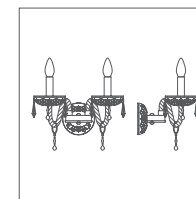

Sospensione - Materiali: cristallo, metallo
Finitura: trasparente, cromo - Lampadine: 5x28w - E14
Hanging - Materials: crystal, metal
Finish: transparent, chrome - Bulbs: 5x28w - E14

MADE WITH SWAROVSKI® ELEMENTS

Parete - Materiali: cristallo, metallo
Finitura: trasparente, cromo - Lampadine: 2x28w - E14
Wall - Materials: crystal, metal
Finish: transparent, chrome - Bulbs: 2x28w - E14

MADE WITH SWAROVSKI® ELEMENTS

art. 236/AP2