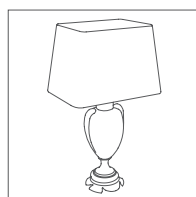

art. 8053/LG

Tavolo - Materiali: cristallo, metallo, tessuto
Finitura: ambra, oro antico - Lampadine: 1x70w - E27

Table - Materials: crystal, metal, fabric
Finish: amber, antique gold - Bulbs: 1x70w - E27