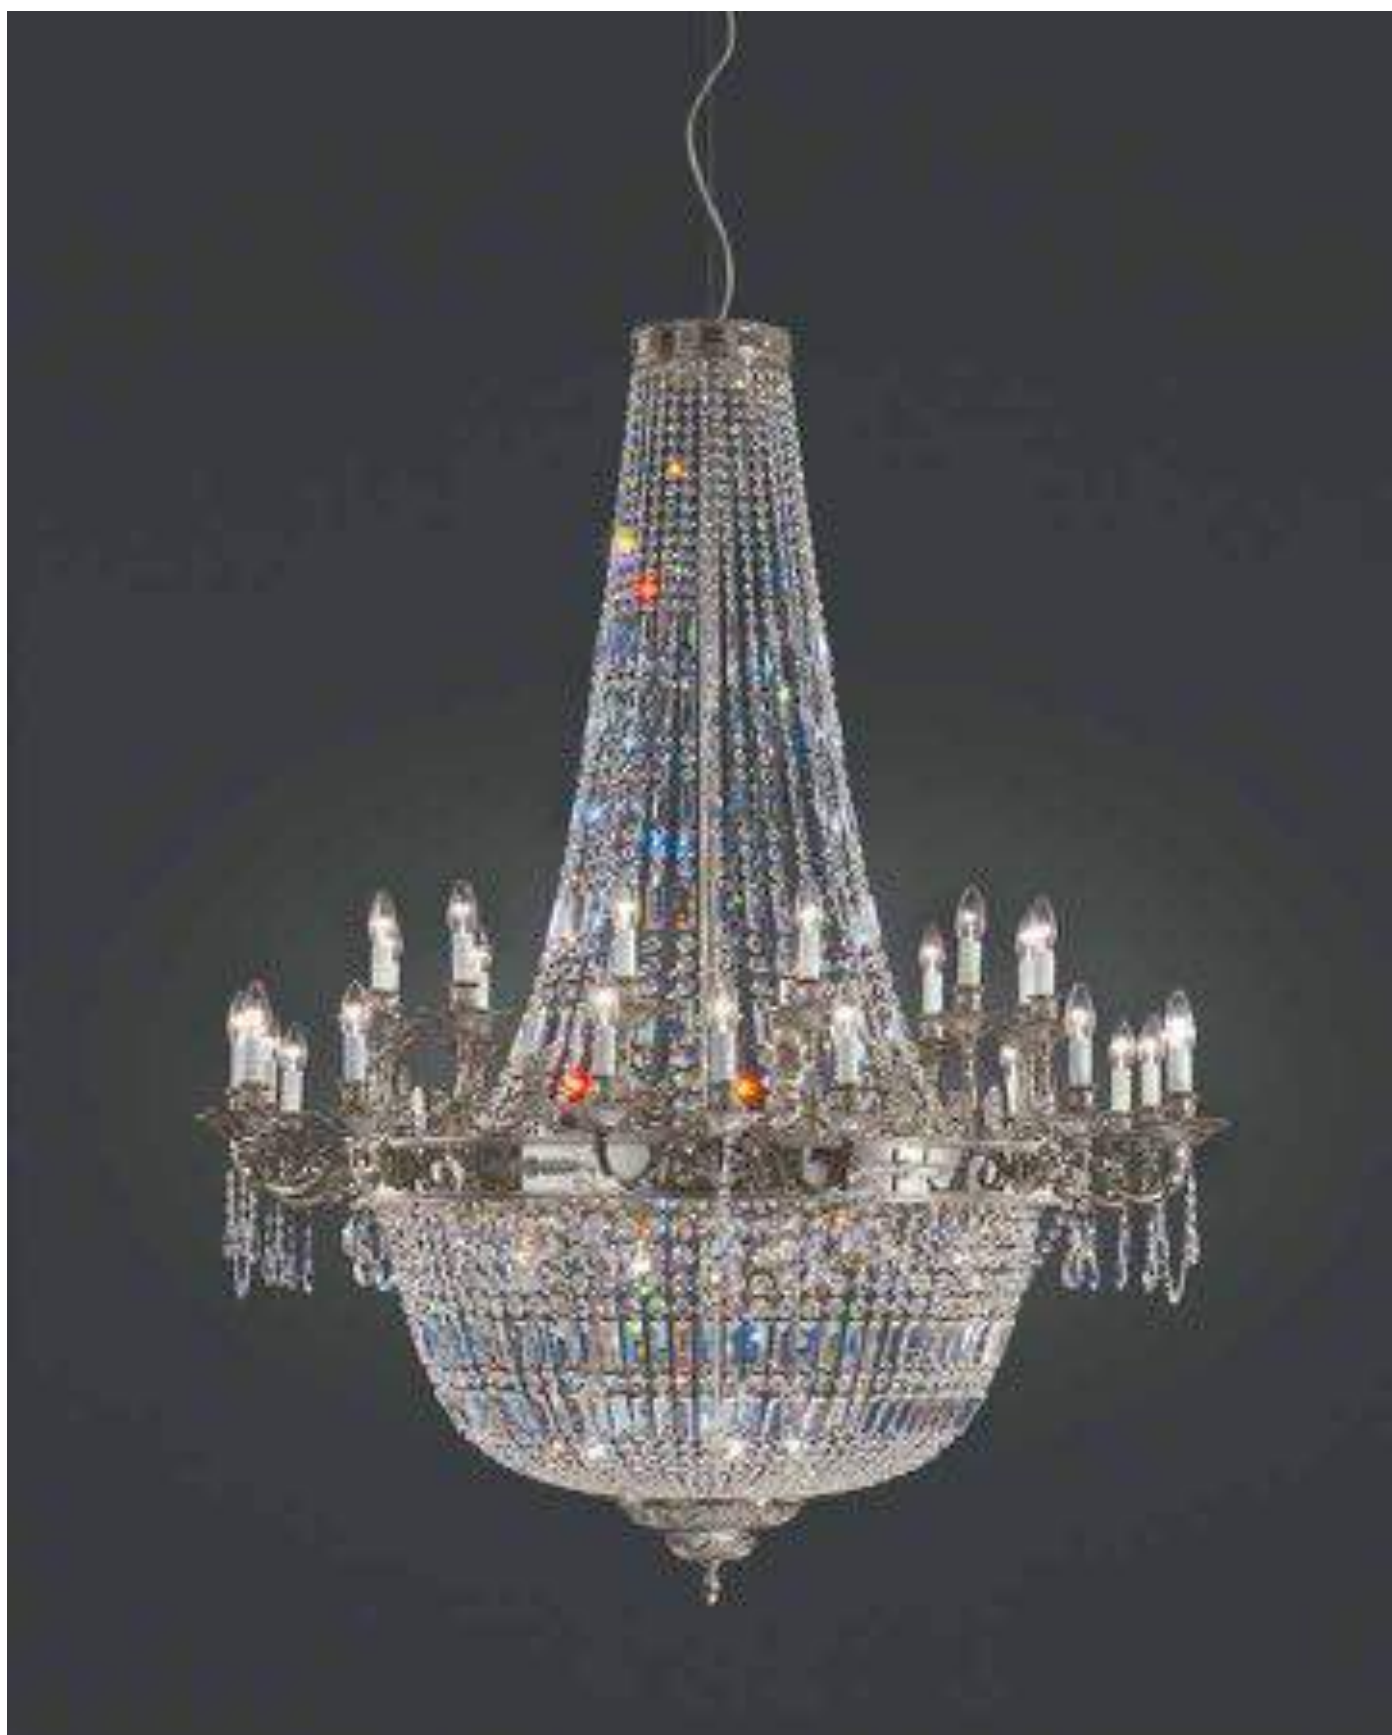

art. S053/150

Sospensione - Materiali: metallo
Finitura: nichel - Lampadine: 52x28w - E14

Hanging - Materials: metal
Finish: nickel - Bulbs: 52x28w - E14

MADE WITH SWAROVSKI® ELEMENTS