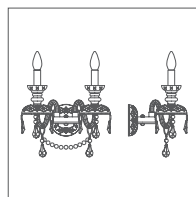

art. 228/AP2