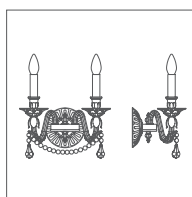

Sospensione - Materiali: vetro, metallo
Finitura: oro - Lampadine: 18x28w - E14

Hanging - Materials: glass, metal
Finish: gold - Bulbs: 18x28w - E14

MADE WITH SWAROVSKI® ELEMENTS

art. 2291/AP2

Parete - Materiali: cristallo, metallo
Finitura: oro - Lampadine: 2x28w - E14

Wall - Materials: crystal, metal
Finish: gold - Bulbs: 2x28w - E14

MADE WITH SWAROVSKI® ELEMENTS

art. 2293/150