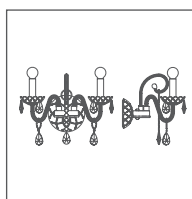

art. 180/AP2

Parete - Materiali: cristallo, metallo
Finitura: blu, cromo - Lampadine: 2x28w - E14

*Wall - Materials: crystal, metal
Finish: blue, chrome - Bulbs: 2x28w - E14*

MADE WITH SWAROVSKI* ELEMENTS