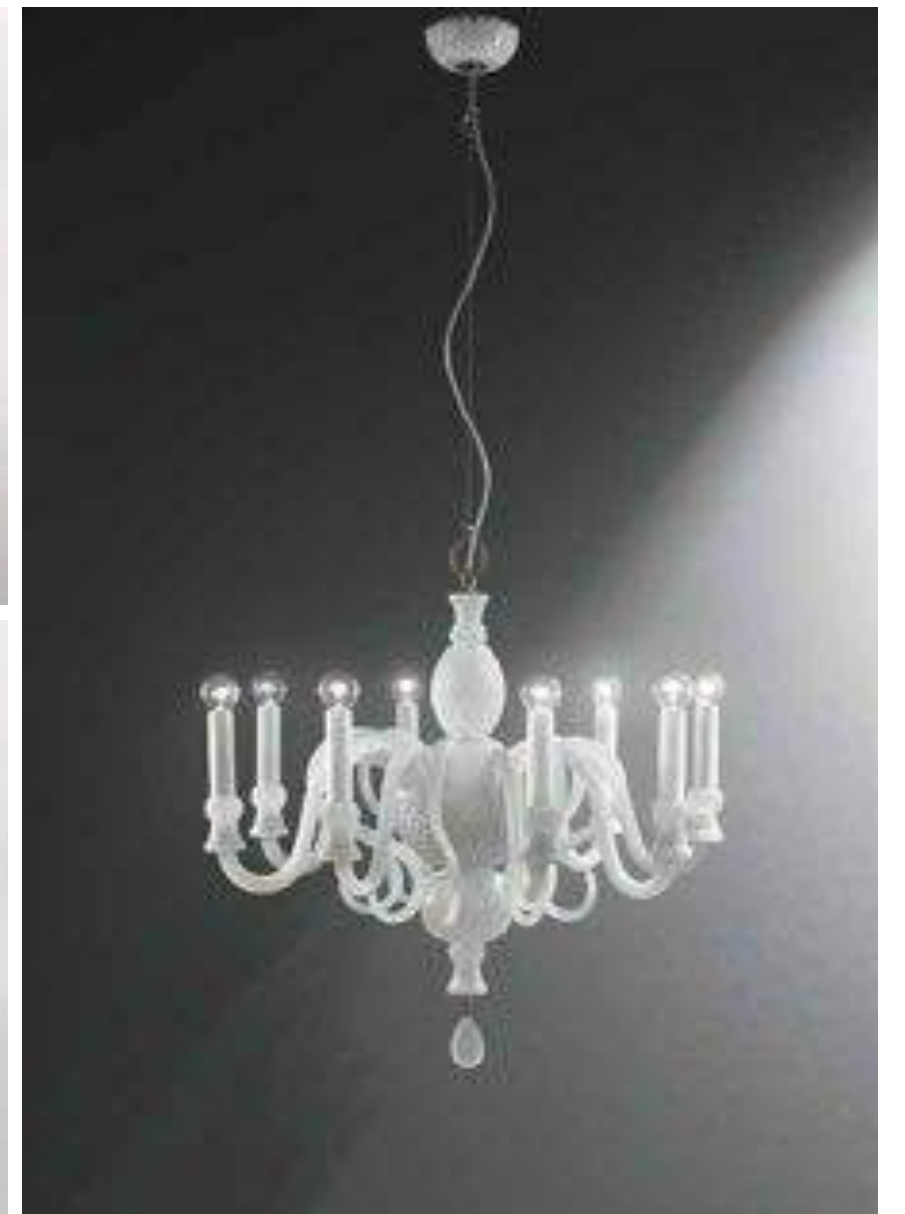

art. 286/AP2

Parete - Materiali: cristallo, metallo
Finitura: bianco, nichel - Lampadine: 2x28w - E14

Wall - Materials: crystal, metal
Finish: white, nickel - Bulbs: 2x28w - E14

MADE WITH SWAROVSKI® ELEMENTS

art. 286/8

Sospensione - Materiali: cristallo, metallo
Finitura: bianco, nichel - Lampadine: 8x28w - E14

Hanging - Materials: crystal, metal
Finish: white, nickel - Bulbs: 8x28w - E14

MADE WITH SWAROVSKI® ELEMENTS