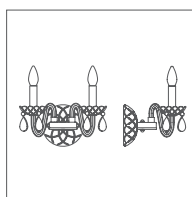

art. 115/AP2

Parete - Materiali: cristallo, metallo
Finitura: trasparente, cromo - Lampadine: 2x28w - E14

Wall - Materials: crystal, metal
Finish: transparent, chrome - Bulbs: 2x28w - E14

MADE WITH SWAROVSKI® ELEMENTS