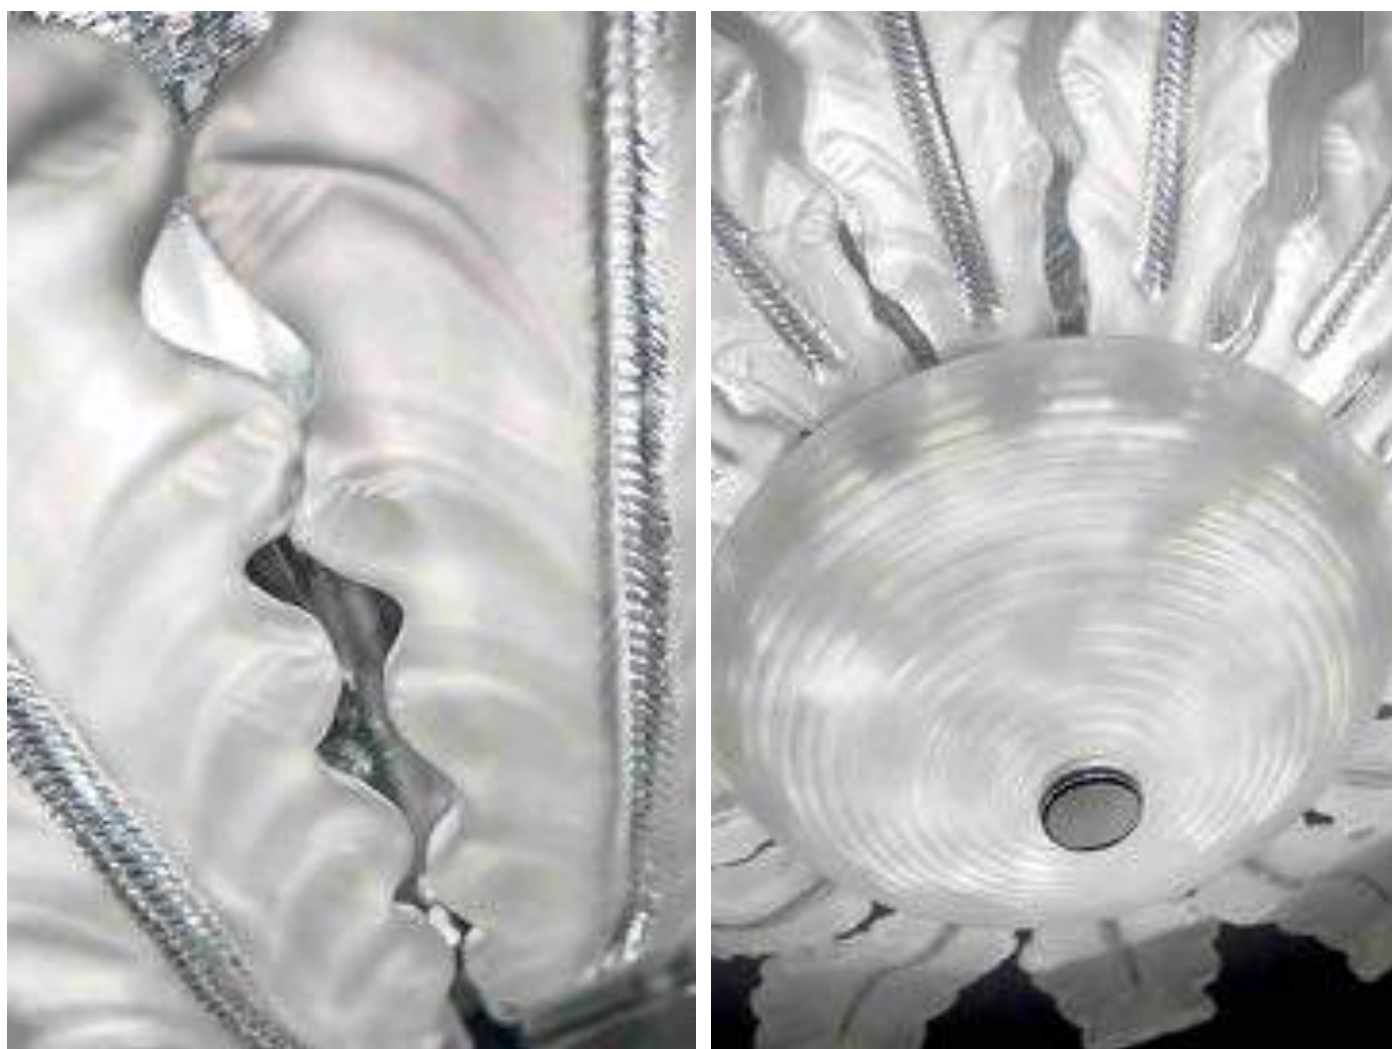

art. 650/80

Soffitto - Materiali: vetro, metallo
Finitura: acidato, nichel - Lampadine: 7x28w - E14

*Ceiling - Materials: glass, metal
Finish: etched, nickel - Bulbs: 7x28w - E14*