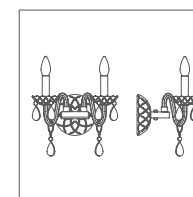

art. 115/AP2

Parete - Materiali: cristallo, metallo
Finitura: trasparente, cromo - Lampadine: 2x28w - E14

Wall - Materials: crystal, metal
Finish: transparent, chrome - Bulbs: 2x28w - E14

MADE WITH SWAROVSKI® ELEMENTS