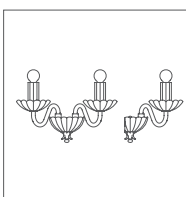

art. 281/AP2

Parete - Materiali: cristallo, vetro, metallo
Finitura: bianco/turchese/cipria, nichel - Lampadine: 2x28w - E14
Wall - Materials: crystal, glass, metal
Finish: white/turquoise/powder, nickel - Bulbs: 2x28w - E14